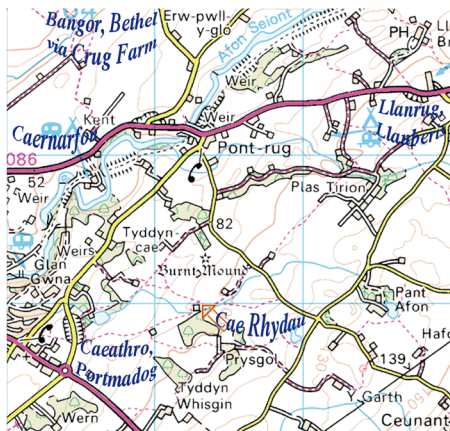

## PERFECT FLOWERS FOR YOUR BIG DAY

Call or e-mail me to make an appointment. My advice is free of charge and without any obligation.

Directions to Cae Rhydau:  
Head from Caernarfon for Llanberis.  
After crossing the narrow bridge at Pontrug, take a right turn, signposted Portmadog/Bontnewydd.  
Then take a left turn after the phone box. Continue up the hill and take the second footpath on your right.  
At the fork in the field, keep right.